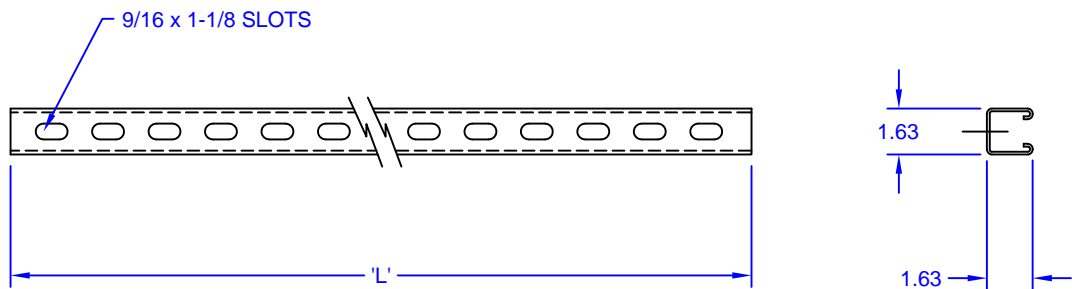

## STEEL STRUT (1-5/8 SQ)

(NO HOLES)

MATERIAL: .105 CARBON STEEL

FINISH: SEE TABLE

OPTIONS:

- MAY BE ORDERED TO ANY LENGTH BY USING LAST 3 DIGITS OF PART NUMBER AS REQUIRED LENGTH (IN INCHES)
- MAY BE ORDERED WITH SPECIAL FINISH
- SPLICES & HANGER CLAMPS AVAILABLE

PART #	"L"	FINISH
SC200060	5'	GRAY
SC200060GN	5'	GREEN
SC200120	10'	GRAY
SC200120GN	10'	GREEN

## STEEL STRUT (1-5/8 SQ)

(SLOTTED)

MATERIAL: .105 CARBON STEEL

FINISH: SEE TABLE

OPTIONS:

- MAY BE ORDERED TO ANY LENGTH BY USING LAST 3 DIGITS OF PART NUMBER AS REQUIRED LENGTH (IN INCHES)
- MAY BE ORDERED WITH SPECIAL FINISH
- SPLICES & HANGER CLAMPS AVAILABLE

PART #	"L"	FINISH
SC200060SS	5'	GRAY
SC200060SSGN	5'	GREEN
SC200120SS	10'	GRAY
SC200120SSGN	10'	GREEN

(05/19/09)

Moreng Telecom Products  
973-237-2001  
www.morengtel.com