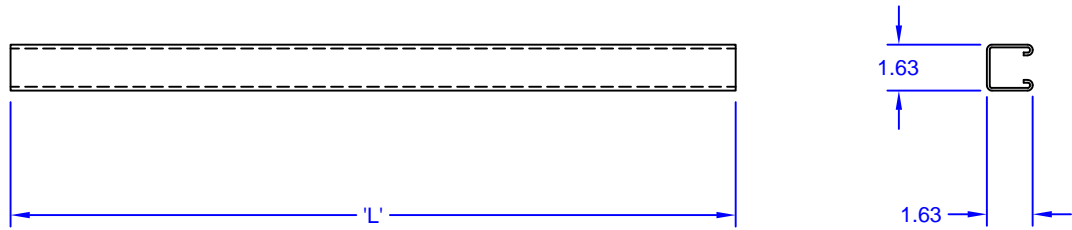

## STEEL STRUT (1-5/8 SQ)

(NO HOLES)

MATERIAL: .105 CARBON STEEL

FINISH: SEE TABLE

OPTIONS:

- MAY BE ORDERED TO ANY LENGTH BY USING LAST 3 DIGITS OF PART NUMBER AS REQUIRED LENGTH (IN INCHES)
- MAY BE ORDERED WITH SPECIAL FINISH
- SPLICES & HANGER CLAMPS AVAILABLE

PART #	"L"	FINISH
SC200060	5'	GRAY
SC200060GN	5'	GREEN
SC200120	10'	GRAY
SC200120GN	10'	GREEN

## STEEL STRUT (1-5/8 SQ)

(SLOTTED)

MATERIAL: .105 CARBON STEEL

FINISH: SEE TABLE

OPTIONS:

- MAY BE ORDERED TO ANY LENGTH BY USING LAST 3 DIGITS OF PART NUMBER AS REQUIRED LENGTH (IN INCHES)
- MAY BE ORDERED WITH SPECIAL FINISH
- SPLICES & HANGER CLAMPS AVAILABLE