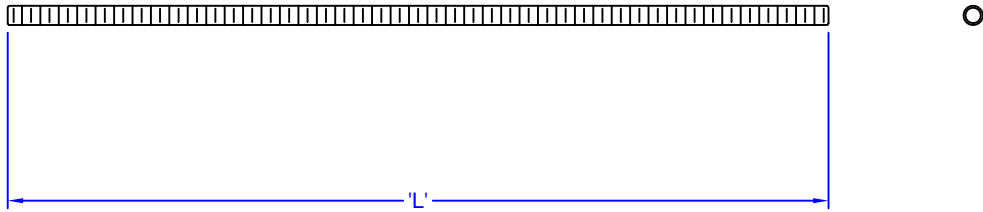

### 3/8 THREADED ROD

Other Lengths Available

MATERIAL: 3/8-16 THREADED STL ROD GR-5

FINISH: ZINC & YELLOW PLATED (ROHS COMPLIANT)

"L"	PART #
12	SHR-3-012
18	SHR-3-018
24	SHR-3-024
36	SHR-3-036
48	SHR-3-048
72	SHR-3-072

### 1/2 THREADED ROD

Other Lengths Available

MATERIAL: 1/2-13 THREADED STL ROD GR-5

FINISH: ZINC & YELLOW PLATED (ROHS COMPLIANT)

"L"	PART #
12	SHR-4-012
18	SHR-4-018
24	SHR-4-024
36	SHR-4-036
48	SHR-4-048
72	SHR-4-072