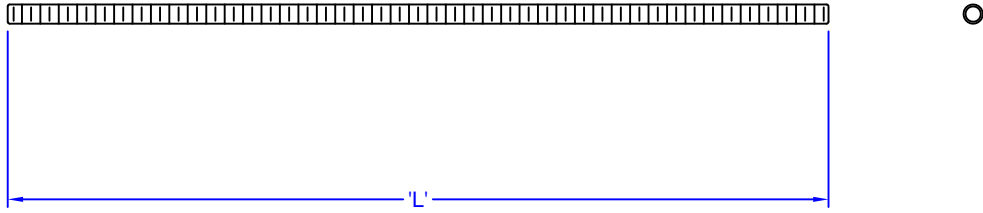

### 3/8 THREADED ROD

Other Lengths Available

MATERIAL: 3/8-16 THREADED STL ROD GR-5

FINISH: ZINC & YELLOW PLATED (ROHS COMPLIANT)

"L"	PART #
12	SHR-3-012
18	SHR-3-018
24	SHR-3-024
36	SHR-3-036
48	SHR-3-048
72	SHR-3-072

### 1/2 THREADED ROD

Other Lengths Available

MATERIAL: 1/2-13 THREADED STL ROD GR-5

FINISH: ZINC & YELLOW PLATED (ROHS COMPLIANT)

"L"	PART #
12	SHR-4-012
18	SHR-4-018
24	SHR-4-024
36	SHR-4-036
48	SHR-4-048
72	SHR-4-072