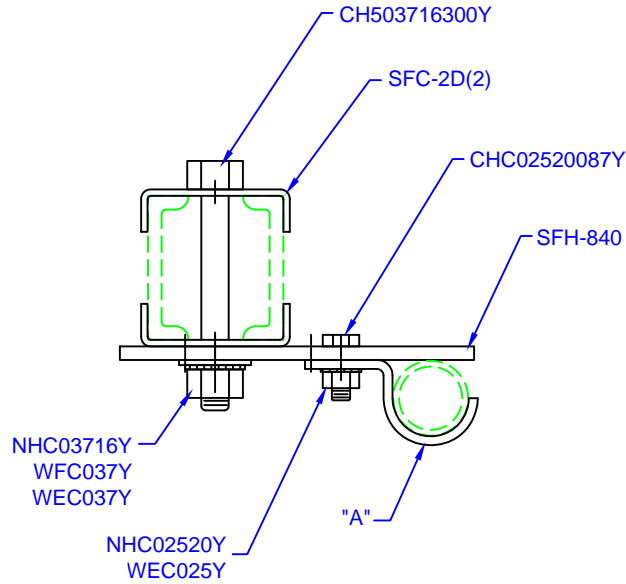

CONNECTION OF:
 1/2", 3/4" & 1" CONDUIT TO
 2" PARALLEL CHANNEL FRAMING

CONDUIT	"A"	KIT #
1/2" IPS	SFH-841	SFH-841K
3/4" IPS	SFH-842	SFH-842K
1" IPS	SFH-843	SFH-843K
1/2" EMT	SFH-841T	SFH-841TK
3/4" EMT	SFH-842T	SFH-842TK
1" EMT	SFH-843T	SFH-843TK

CONNECTION OF:
 1-1/4" & 1-1/2" CONDUIT TO
 2" PARALLEL CHANNEL FRAMING

CONDUIT	"A"	KIT #
1-1/4" IPS	SFH-844	SFH-844K
1-1/2" IPS	SFH-845	SFH-845K
1-1/4" EMT	SFH-844T	SFH-844TK
1-1/2" EMT	NONE	NONE

(05/21/09)