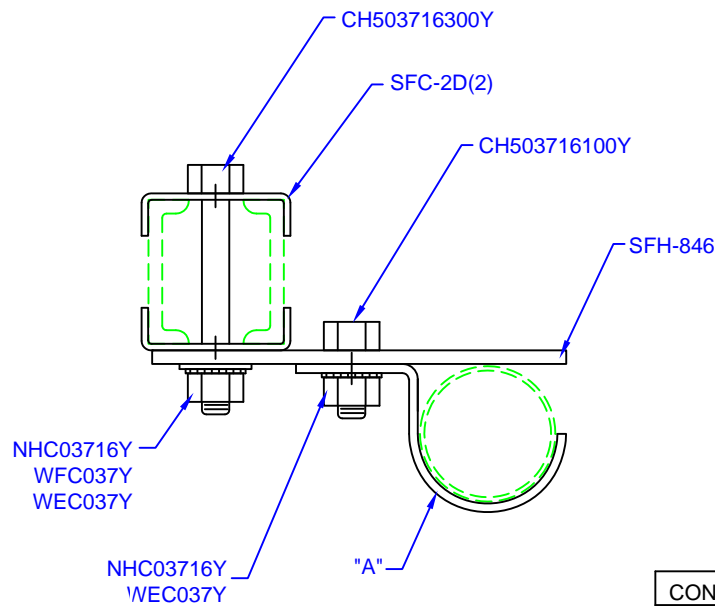

CONNECTION OF:
 1/2", 3/4" & 1" CONDUIT TO
 2" PARALLEL CHANNEL FRAMING

CONDUIT	"A"	KIT #
1/2" IPS	SFH-841	SFH-841K
3/4" IPS	SFH-842	SFH-842K
1" IPS	SFH-843	SFH-843K
1/2" EMT	SFH-841T	SFH-841TK
3/4" EMT	SFH-842T	SFH-842TK
1" EMT	SFH-843T	SFH-843TK

CONNECTION OF:
 1-1/4" & 1-1/2" CONDUIT TO
 2" PARALLEL CHANNEL FRAMING

CONDUIT	"A"	KIT #
1-1/4" IPS	SFH-844	SFH-844K
1-1/2" IPS	SFH-845	SFH-845K
1-1/4" EMT	SFH-844T	SFH-844TK
1-1/2" EMT	NONE	NONE

(05/21/09)