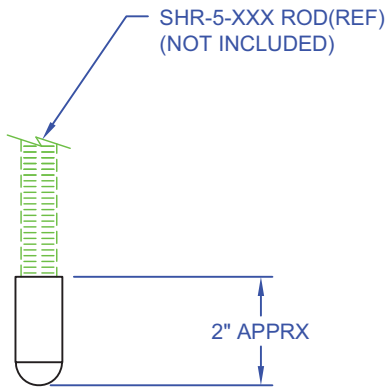

5/8 HANGER ROD SPLICE KIT
PER GR-1275 & 1502

SFH-765K

MATERIAL: RUBBER
COLOR: YELLOW

5/8 HANGER ROD END CAP

SHR-5-999