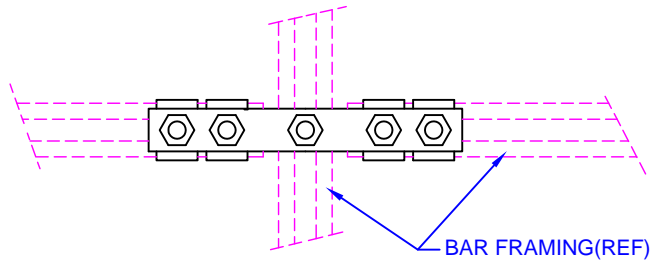

STOCKLIST				
ITEM #	Part #	Part #	SFB-1-820	SFB-1-820Y
1	SFC-2-821	Bar (Gray)	2	
2	SFC-2-821Y	Bar (Z-Y)		2
3	CH506211400Y	Bolt, 5/8 x 4 GR5	5	5
4	NHC06211Y	Nut, 5/8 Hvy Hex GR5	5	5
5	WEC062Y	Washer, ETT 5/8	5	5
6	SFB-1	Clip	10	10

FINISH NOTES:

- 1) BARS ARE MTP POWDER GRAY
- 2) BARS ARE ZINC-YELLOW(ROHS)

**2" BAR FRAMING SPLICE
AT SAME LEVEL (CROSS)
GR-1275-CORE**

NOTE	PART #
1	SFB-1-820
2	SFB-1-820Y

STOCKLIST				
ITEM #	Part #	Part #	SFB-1-822	SFB-1-822Y
1	SFC-2-823	Bar (Gray)	2	
2	SFC-2-823Y	Bar (Z-Y)		2
3	CH506211400Y	Bolt, 5/8 x 4 GR5	3	3
4	NHC06211Y	Nut, 5/8 Hvy Hex GR5	3	3
5	WEC062Y	Washer, ETT 5/8	3	3
6	SFB-1	Clip	6	6

FINISH NOTES:

- 1) BARS ARE MTP POWDER GRAY
- 2) BARS ARE ZINC-YELLOW(ROHS)

**2" BAR FRAMING SPLICE
AT SAME LEVEL (TEE)
GR-1275-CORE**

NOTE	PART #
1	SFB-1-822
2	SFB-1-822Y