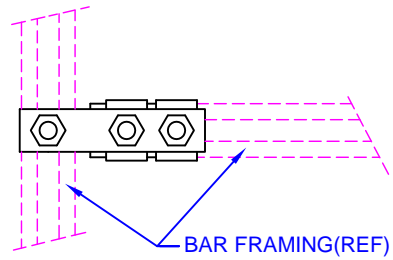

STOCKLIST				
ITEM #	Part #	Part #	SFB-1-820	SFB-1-820Y
1	SFC-2-821	Bar (Gray)	2	
2	SFC-2-821Y	Bar (Z-Y)		2
3	CH506211400Y	Bolt, 5/8 x 4 GR5	5	5
4	NHC06211Y	Nut, 5/8 Hvy Hex GR5	5	5
5	WEC062Y	Washer, ETT 5/8	5	5
6	SFB-1	Clip	10	10

FINISH NOTES:

- 1) BARS ARE MTP POWDER GRAY
- 2) BARS ARE ZINC-YELLOW(ROHS)

**2" BAR FRAMING SPLICE
AT SAME LEVEL (CROSS)
GR-1275-CORE**

NOTE	PART #
1	SFB-1-820
2	SFB-1-820Y

STOCKLIST				
ITEM #	Part #	Part #	SFB-1-822	SFB-1-822Y
1	SFC-2-823	Bar (Gray)	2	
2	SFC-2-823Y	Bar (Z-Y)		2
3	CH506211400Y	Bolt, 5/8 x 4 GR5	3	3
4	NHC06211Y	Nut, 5/8 Hvy Hex GR5	3	3
5	WEC062Y	Washer, ETT 5/8	3	3
6	SFB-1	Clip	6	6

FINISH NOTES:

- 1) BARS ARE MTP POWDER GRAY
- 2) BARS ARE ZINC-YELLOW(ROHS)

**2" BAR FRAMING SPLICE
AT SAME LEVEL (TEE)
GR-1275-CORE**

NOTE	PART #
1	SFB-1-822
2	SFB-1-822Y