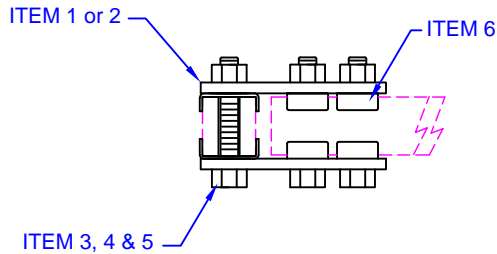

STOCKLIST				
ITEM #	Part #	Part #	SFB-1-820	SFB-1-820Y
1	SFC-2-821	Bar (Gray)	2	
2	SFC-2-821Y	Bar (Z-Y)		2
3	CH506211400Y	Bolt, 5/8 x 4 GR5	5	5
4	NHC06211Y	Nut, 5/8 Hvy Hex GR5	5	5
5	WEC062Y	Washer, ETT 5/8	5	5
6	SFB-1	Clip	10	10

FINISH NOTES:

- 1) BARS ARE MTP POWDER GRAY
- 2) BARS ARE ZINC-YELLOW(ROHS)

**2" BAR FRAMING SPLICE
AT SAME LEVEL (CROSS)
GR-1275-CORE**

NOTE	PART #
1	SFB-1-820
2	SFB-1-820Y

STOCKLIST				
ITEM #	Part #	Part #	SFB-1-822	SFB-1-822Y
1	SFC-2-823	Bar (Gray)	2	
2	SFC-2-823Y	Bar (Z-Y)		2
3	CH506211400Y	Bolt, 5/8 x 4 GR5	3	3
4	NHC06211Y	Nut, 5/8 Hvy Hex GR5	3	3
5	WEC062Y	Washer, ETT 5/8	3	3
6	SFB-1	Clip	6	6

FINISH NOTES:

- 1) BARS ARE MTP POWDER GRAY
- 2) BARS ARE ZINC-YELLOW(ROHS)

**2" BAR FRAMING SPLICE
AT SAME LEVEL (TEE)
GR-1275-CORE**

NOTE	PART #
1	SFB-1-822
2	SFB-1-822Y