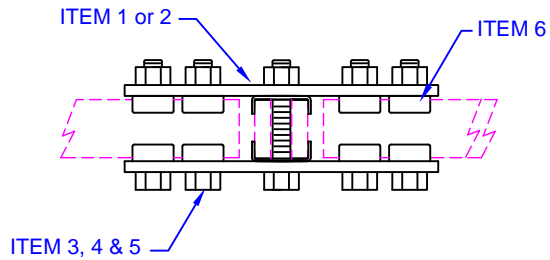

STOCKLIST				
ITEM #	Part #	Part #	SFB-1-820	SFB-1-820Y
1	SFC-2-821	Bar (Gray)	2	
2	SFC-2-821Y	Bar (Z-Y)		2
3	CH506211400Y	Bolt, 5/8 x 4 GR5	5	5
4	NHC06211Y	Nut, 5/8 Hvy Hex GR5	5	5
5	WEC062Y	Washer, ETT 5/8	5	5
6	SFB-1	Clip	10	10

FINISH NOTES:

- 1) BARS ARE MTP POWDER GRAY
- 2) BARS ARE ZINC-YELLOW(ROHS)

**2" BAR FRAMING SPLICE
AT SAME LEVEL (CROSS)
GR-1275-CORE**

NOTE	PART #
1	SFB-1-820
2	SFB-1-820Y

STOCKLIST				
ITEM #	Part #	Part #	SFB-1-822	SFB-1-822Y
1	SFC-2-823	Bar (Gray)	2	
2	SFC-2-823Y	Bar (Z-Y)		2
3	CH506211400Y	Bolt, 5/8 x 4 GR5	3	3
4	NHC06211Y	Nut, 5/8 Hvy Hex GR5	3	3
5	WEC062Y	Washer, ETT 5/8	3	3
6	SFB-1	Clip	6	6

FINISH NOTES:

- 1) BARS ARE MTP POWDER GRAY
- 2) BARS ARE ZINC-YELLOW(ROHS)

**2" BAR FRAMING SPLICE
AT SAME LEVEL (TEE)
GR-1275-CORE**

NOTE	PART #
1	SFB-1-822
2	SFB-1-822Y