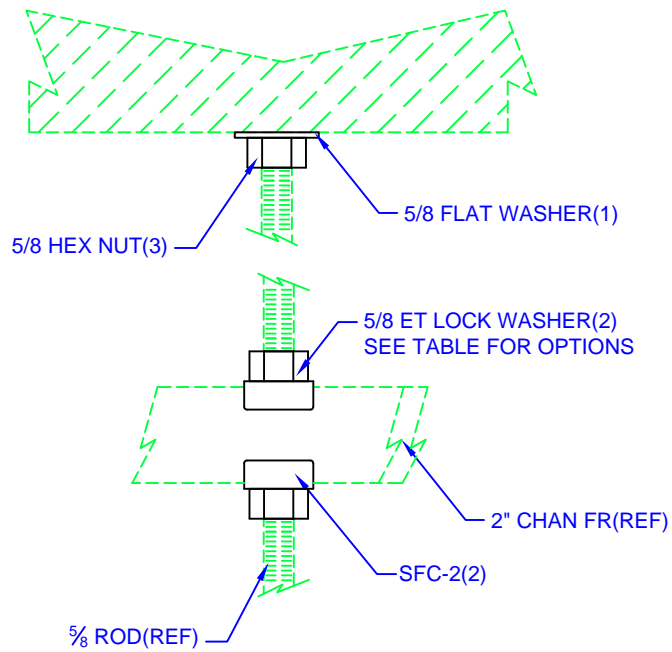

ROD TO CEILING KIT  
DOUBLE LEVEL FRAMING

PART #	LOCK WASHERS
SFH-777	NO
SFH-777E	YES

ROD TO CEILING KIT  
SINGLE LEVEL FRAMING

PART #	LOCK WASHERS
SFH-778	NO
SFH-778E	YES

(04/16/09)

Moreng Telecom Products  
973-237-2001  
www.morengtel.com