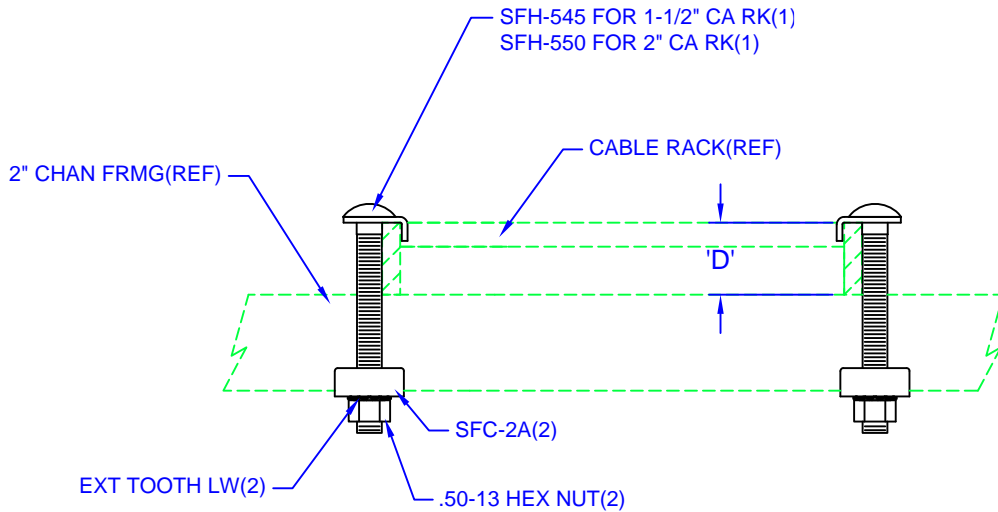

"D" IS DEPTH OF CA RK SIDE BAR

SINGLE CABLE RACK
SUPPORT KITS OVER
2" FRAMING CHAN. PER GR-1275

"D"	PART #
1-1/2"	SFH-545K
2"	SFH-550K

"D" = DEPTH OF CA RK SIDE BAR

SINGLE CABLE RACK
SUPPORT KITS OVER
2" FRAMING CHAN. PER GR-1275

"D"	PART #
1-1/2"	SFH-545K2
2"	SFH-550K2

(05/24/09)

Moreng Telecom Products
973-237-2001
www.morengtel.com