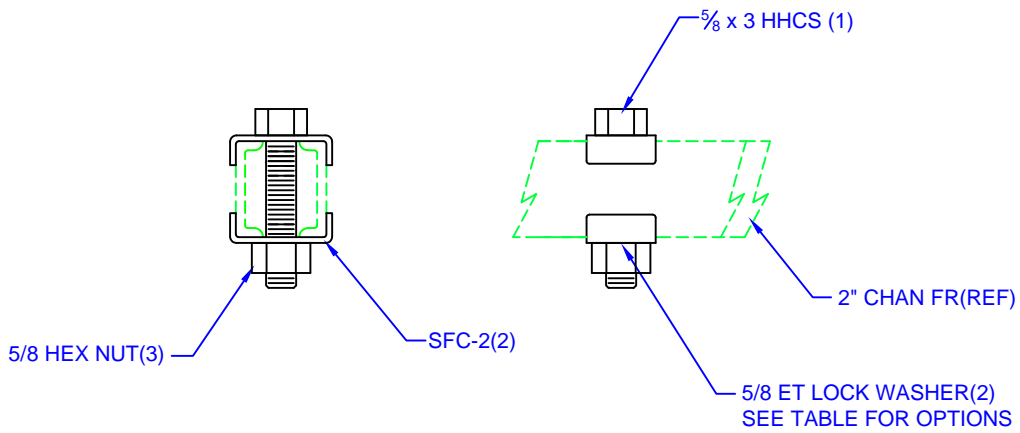

(SFH-111 & 111E ARE NOW THE SAME)

**ROD TO CEILING KIT  
DOUBLE LEVEL FRAMING**

PART #	LOCK WASHERS
SFH-111	YES
SFH-111E	YES

**STIFFENING CLIP KITS  
FOR 2\"/>**

PART #	LOCK WASHERS
SFH-112	NO
SFH-112E	YES