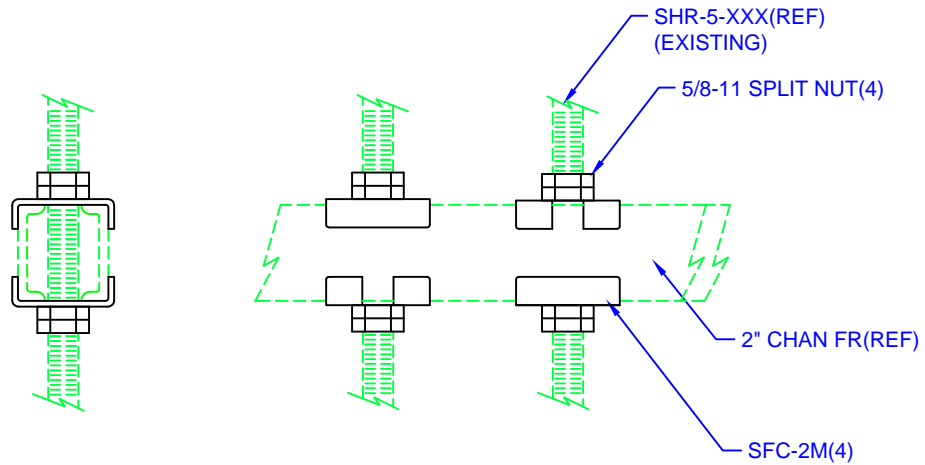

CONNECTION OF:  
EXISTING 5/8 HANGER ROD TO  
2" CHANNEL FRAMING

SFH-100M

CONNECTION OF:  
EXISTING 5/8 HANGER ROD TO  
2" CHANNEL FRAMING (2 PLACES)

SFH-101M