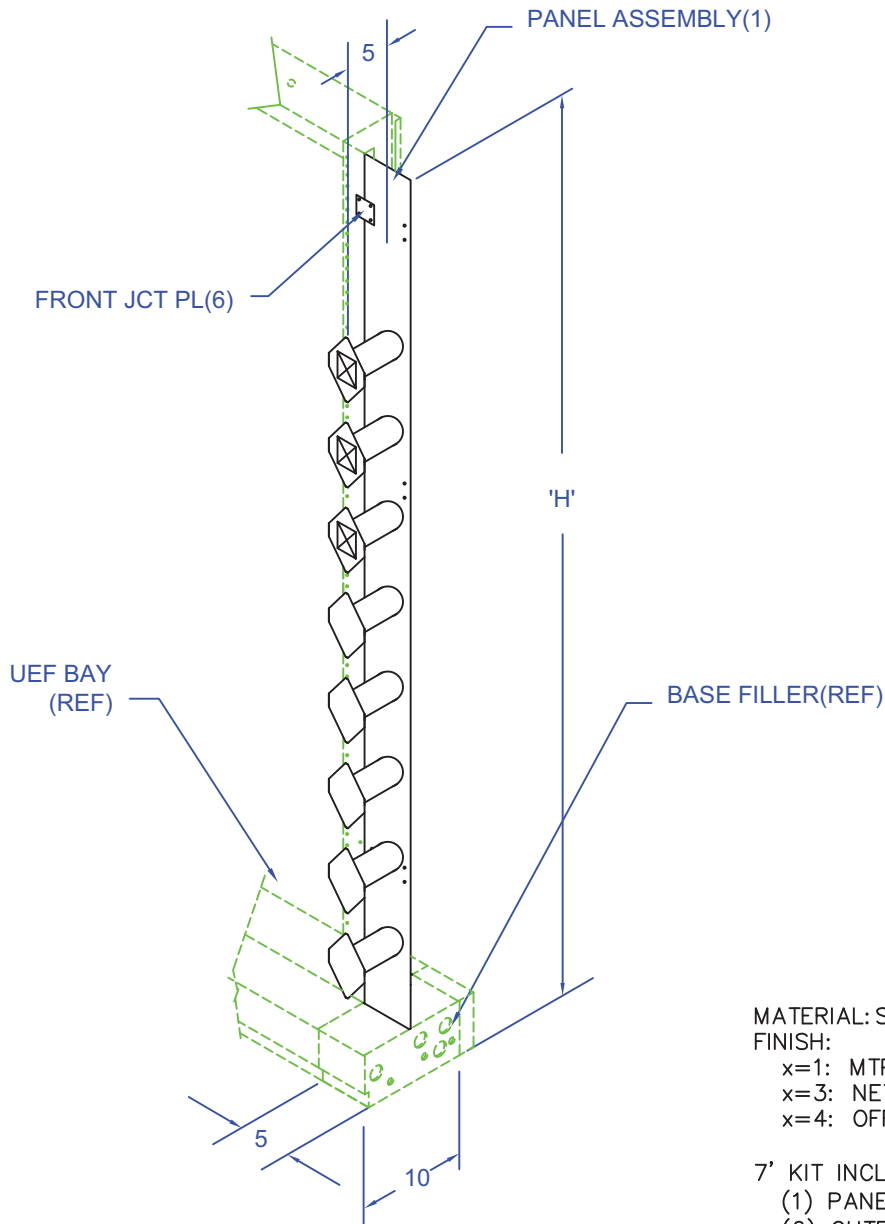

UEF BAY SPACERS FIBER STORAGE PANEL KITS - NO BASES

7' PANEL KIT SHOWN

MATERIAL: STEEL & PLASTIC
FINISH:

- x=1: MTP GRAY
- x=3: NETWORK BLUE
- x=4: OFF WHITE

7' KIT INCLUDES:

- (1) PANEL ASSEMBLY
- (6) OUTER JCT PLTS
- (1) LT INSTL HARDWARE

9' & 11'-6" INCLUDE ABOVE +
(1) PANEL EXTENSION w/ HDWR

"N" = TOTAL # OF SPOOLS

FOR UEF BAYS (6" HIGH BASE)
WITH REAR ACCESS

'H'	'N'	PART NUMBER
84	8	R4FP08405R-x
108	10	R4FP10805R-x
138	13	R4FP13805R-x