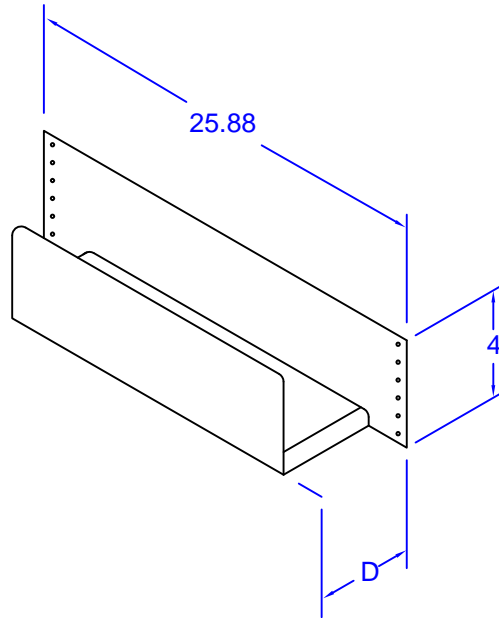

FDF BAY ACCESSORIES

TOP TROUGH w/ HARDWARE

MATERIAL: .090 CRS
FINISH: NETWORK BLUE

* STANDARD w/ LGX BAYS

PART #	'D'
LGX-905K *	5"
LGX-90508K	8"
LGX-90510K	10"

JUMPER SUPT BRKT w/ HARDWARE

MATERIAL: .090 CRS
FINISH: NETWORK BLUE

* STANDARD w/ LGX BAYS

PART #	'D'
LGX-906K *	5"
LGX-90608K	8"
LGX-90610K	10"