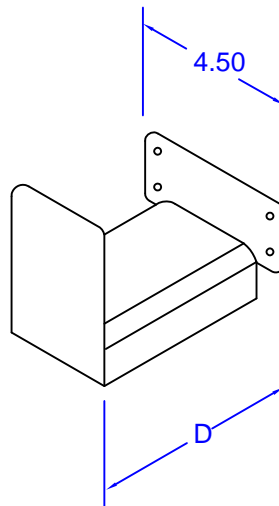

FDF BAY ACCESSORIES

TOP TROUGH w/ HARDWARE

MATERIAL: .090 CRS
FINISH: NETWORK BLUE

* STANDARD w/ LGX BAYS

PART #	'D'
LGX-905K *	5"
LGX-90508K	8"
LGX-90510K	10"

JUMPER SUPT BRKT w/ HARDWARE

MATERIAL: .090 CRS
FINISH: NETWORK BLUE

* STANDARD w/ LGX BAYS

PART #	'D'
LGX-906K *	5"
LGX-90608K	8"
LGX-90610K	10"