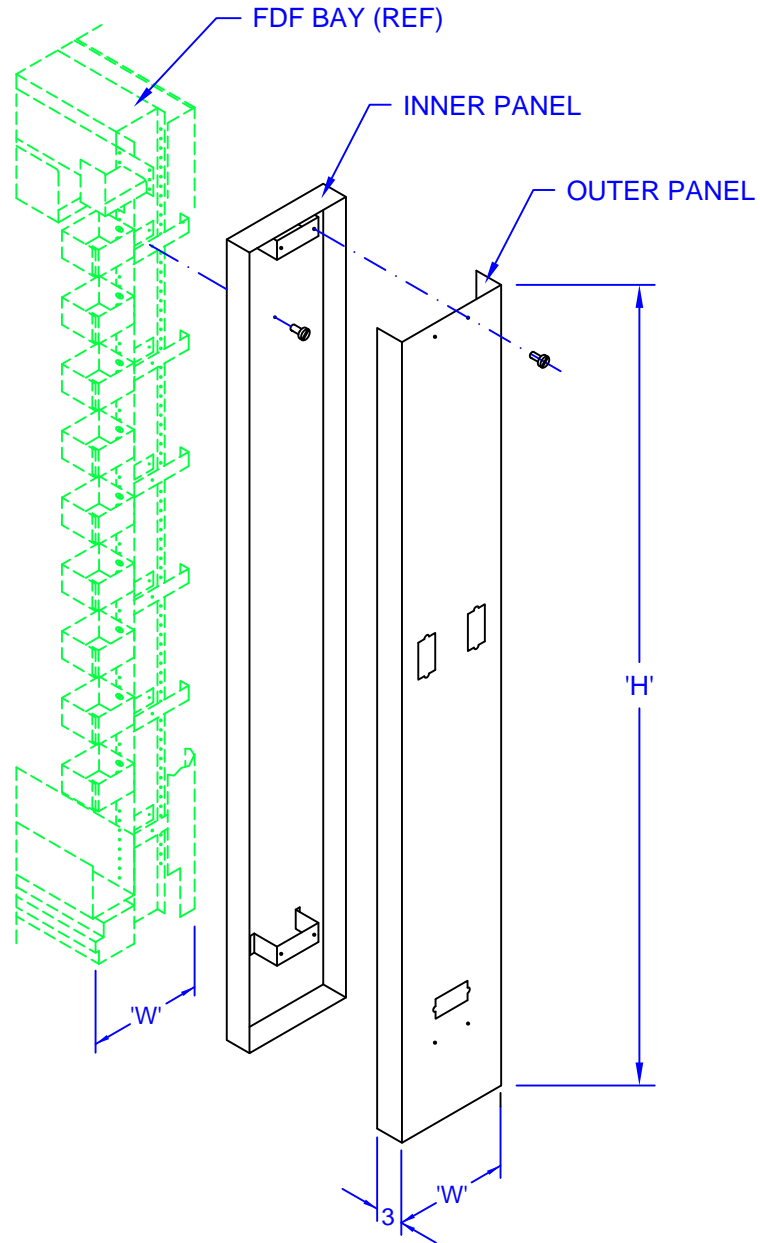

# FDF END GUARDS

FINISH: NETWORK BLUE  
 MATERIAL: CARBON STEEL

\* CONSISTS OF:  
 (1)7' AND (1) EXTENDER

	W=12"	W=15"
'H'	PART NUMBER	PART NUMBER
7'-0"	R8LG084EG	R8LG084EG15
* 9'-0"	R8LG108EG	R8LG108EG15
* 11'-6"	R8LG138EG	R8LG138EG15