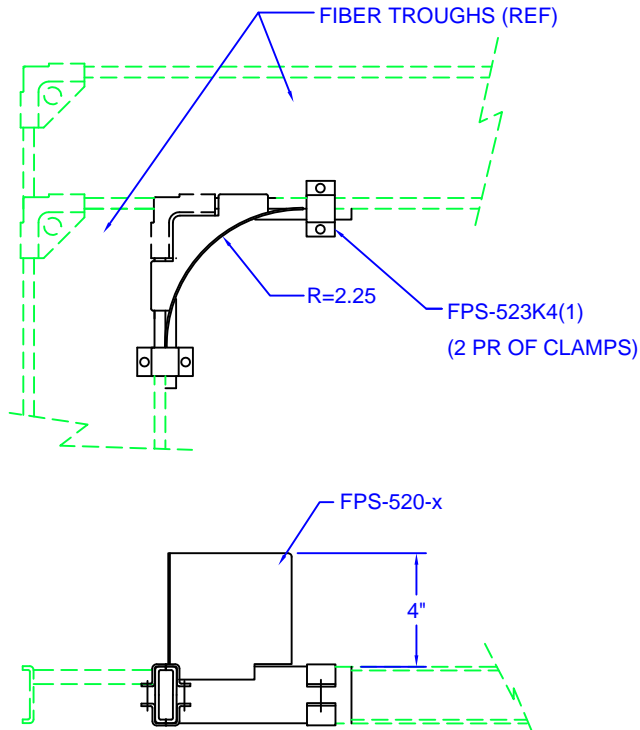

FINISH: SEE 8-31 FOR OPTIONS

**HORIZONTAL 90 DEG TURN**

**FPS-500-x**

FINISH:  
(SEE 8-31 FOR OPTIONS)

**VERTICAL 90 DEG TURN**

'w'	PART #
2"	FPS-602-x
4"	FPS-604-x
8"	FPS-608-x

(07/07/09)

Moreng Telecom Products  
973-237-2001  
www.morengtel.com