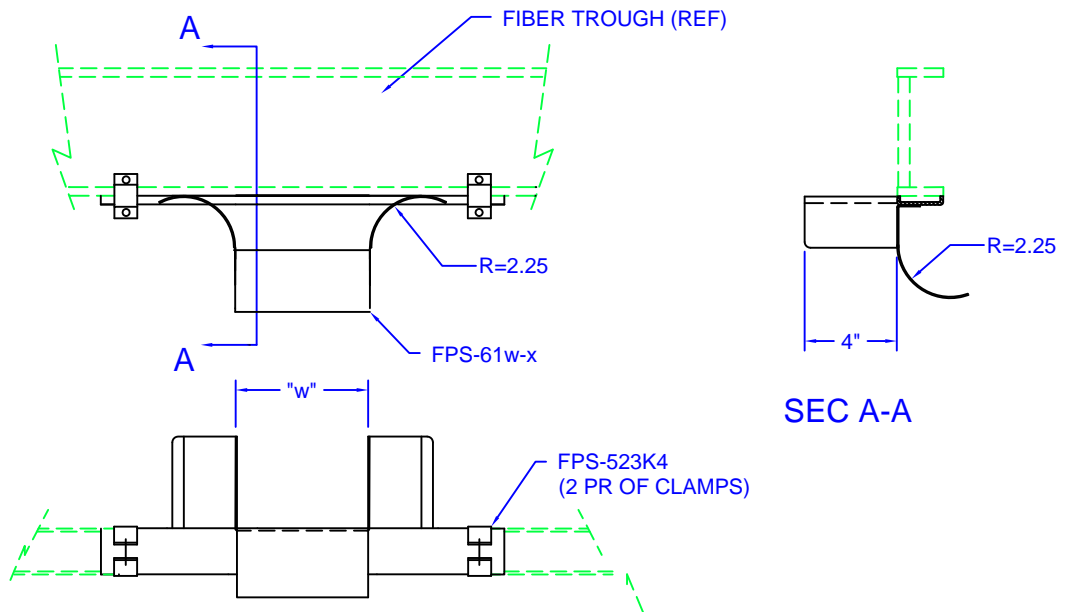

FINISH: SEE 8-31 FOR OPTIONS

**HORIZONTAL 90 DEG TURN**

**FPS-500-x**

FINISH:  
(SEE 8-31 FOR OPTIONS)

**VERTICAL 90 DEG TURN**

'w'	PART #
2"	FPS-602-x
4"	FPS-604-x
8"	FPS-608-x

(07/07/09)

Moreng Telecom Products  
973-237-2001  
www.morengtel.com