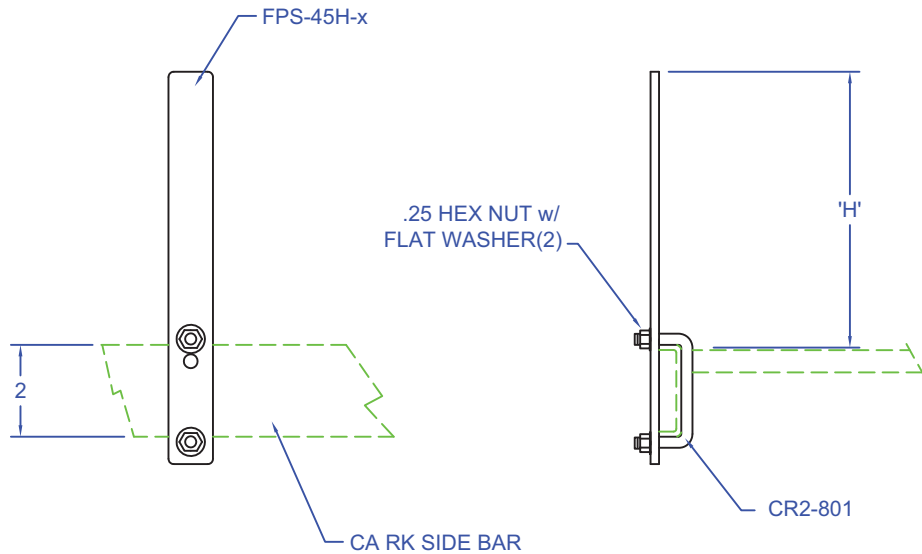

FINISH: SEE 8-31 FOR OPTIONS

FIBER TROUGH HORNS

'H'	PART #
4"	FPS-404-xK
6"	FPS-408-xK
8"	FPS-410-xK

FINISH: SEE 8-31 FOR OPTIONS

MATERIAL: 3/16 x 1 HRPO
 FINISH: SEE 8-30 FOR OPTIONS

FIBER TROUGH HORNS

'H'	PART #
4"	FPS-454-xK
6"	FPS-456-xK
8"	FPS-458-xK