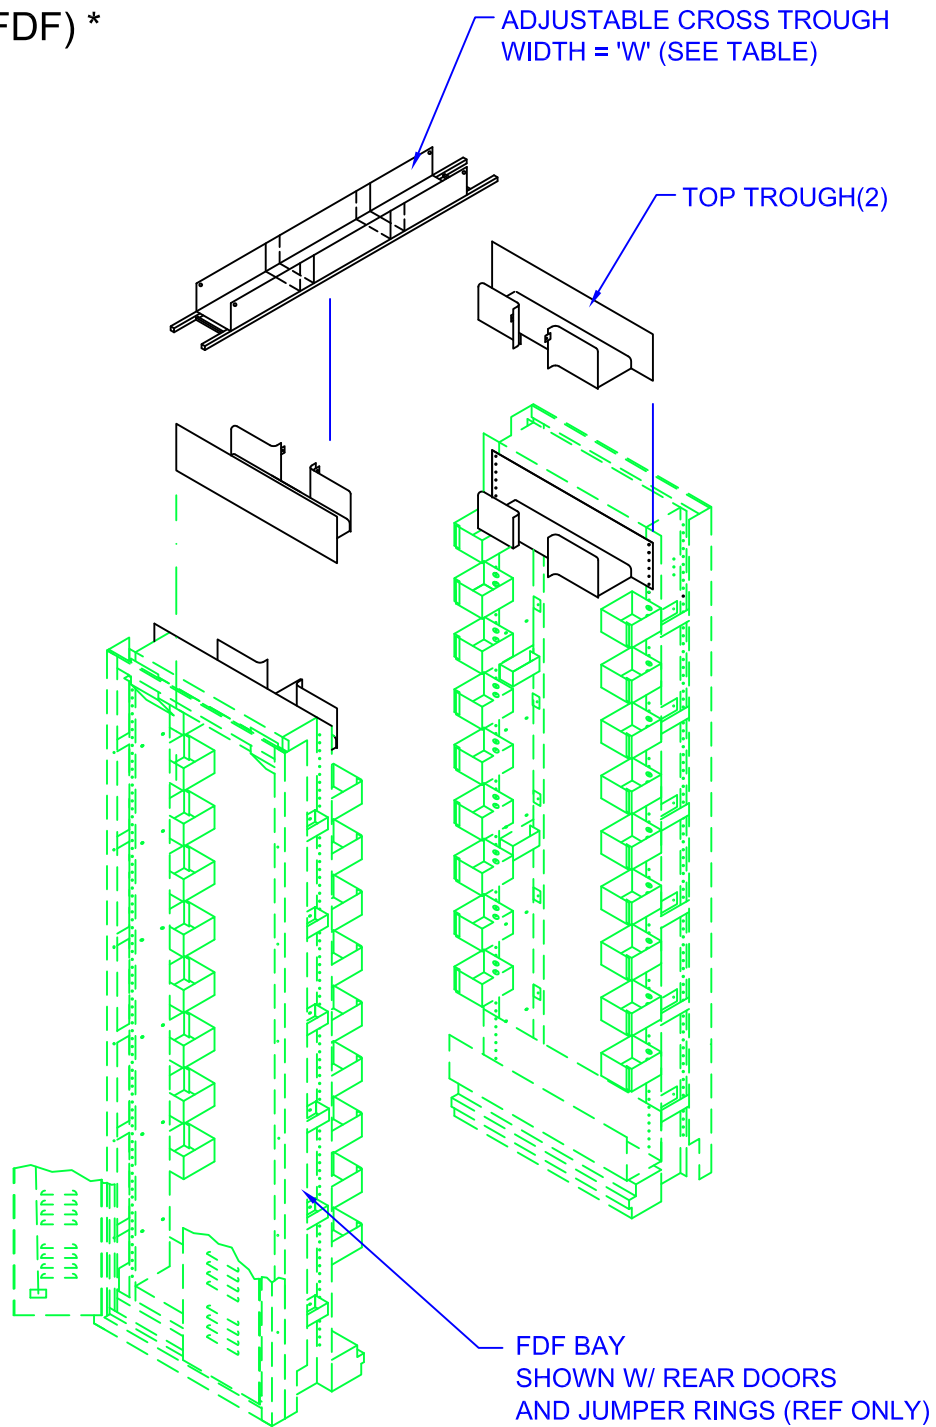

CROSS AISLE TROUGH KITS (FRONT OF FDF) *

* REAR TROUGHS ALSO AVAILABLE

** AISLE WIDTHS ARE MEASURED FROM FRONT TO FRONT OF GUARD RAILS & ASSUME THAT GUARD RAILS ARE 5" DEEP

** AISLE WIDTHS (Min/Max)		
	29" / 41"	42" / 50"
'W'	PART NUMBER	PART NUMBER
5"	R8CTX3005	R8CTX4805
10"	R8CTX3010	R8CTX4810