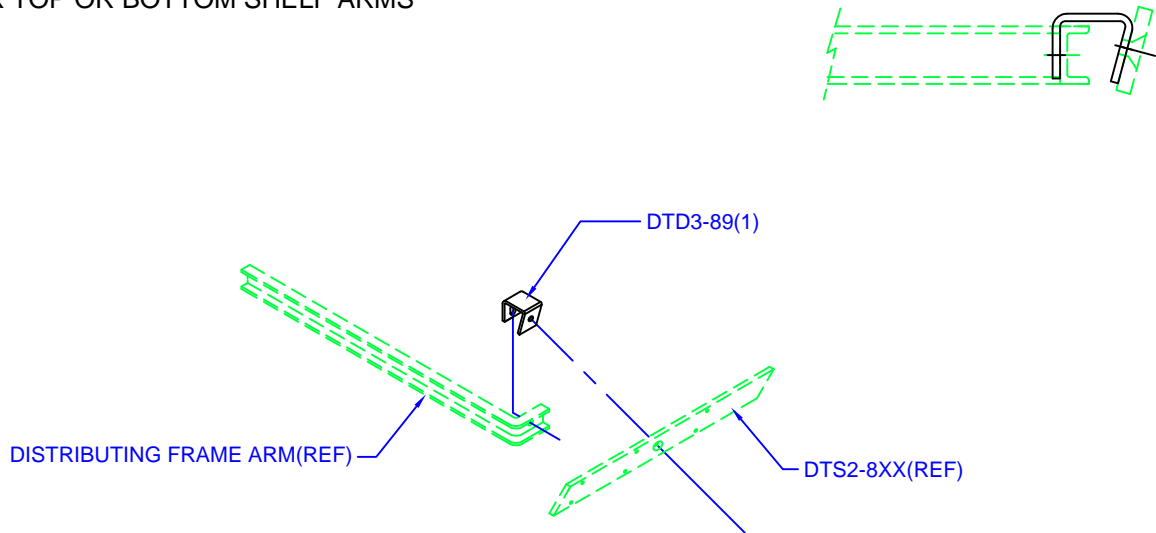

- FINISH: MTP GRAY
- ALL MTG HARDWARE - .25-20
- FOR TOP OR BOTTOM SHELF ARMS

**TERMINAL BLOCK
MTG. BAR TILTING KIT**

DTD2-89K

- FINISH: MTP GRAY
- ALL MTG HARDWARE - .25-20
- FOR TOP OR BOTTOM SHELF ARMS

**TERMINAL BLOCK
MTG. BAR TILTING KIT**

DTD3-89K