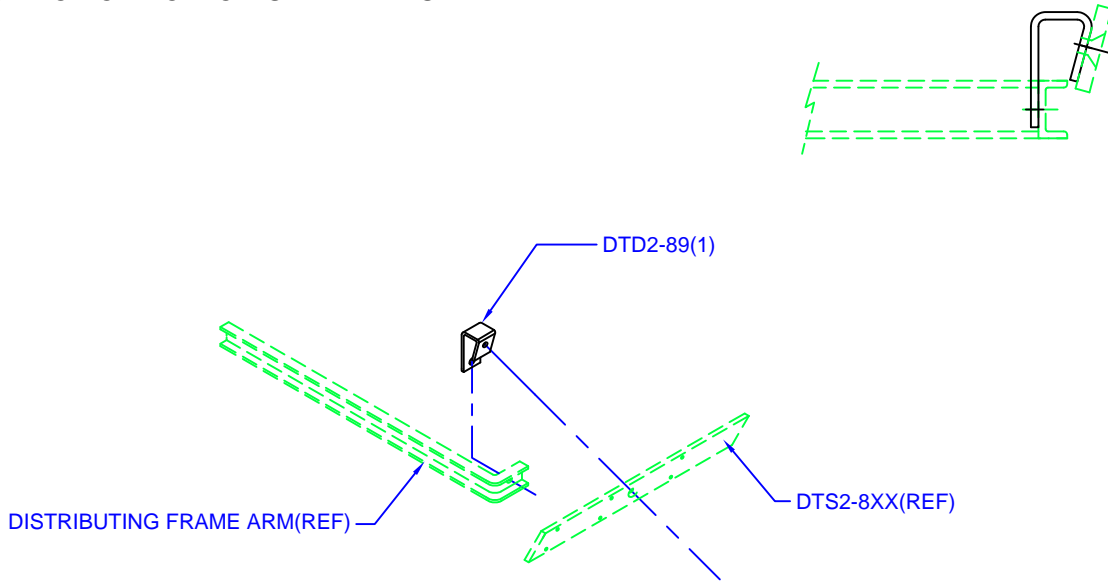

- FINISH: MTP GRAY
- ALL MTG HARDWARE - .25-20
- FOR TOP OR BOTTOM SHELF ARMS

**TERMINAL BLOCK
MTG. BAR TILTING KIT**

DTD2-89K

- FINISH: MTP GRAY
- ALL MTG HARDWARE - .25-20
- FOR TOP OR BOTTOM SHELF ARMS

**TERMINAL BLOCK
MTG. BAR TILTING KIT**

DTD3-89K