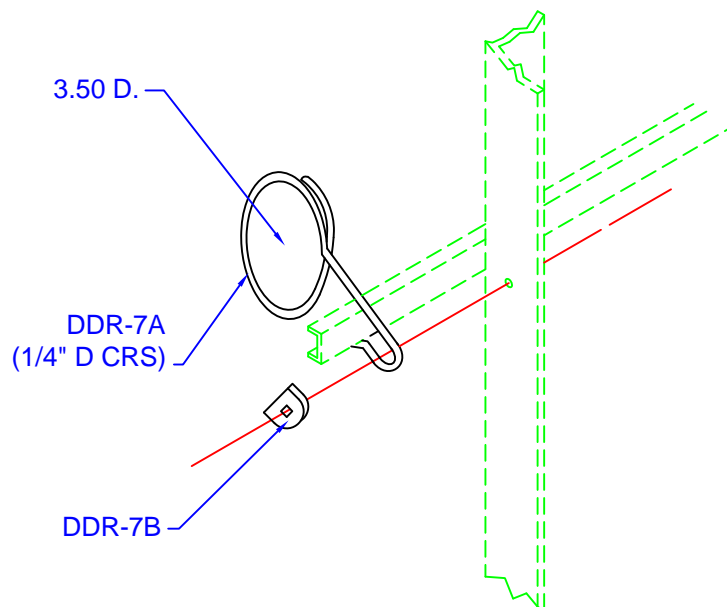

- FINISH: ZINC PLATE/YELLOW CHROMATE
- INCLUDES 1/4" HARDWARE

SELF ALIGNING JUMPER RING

DDR-7K