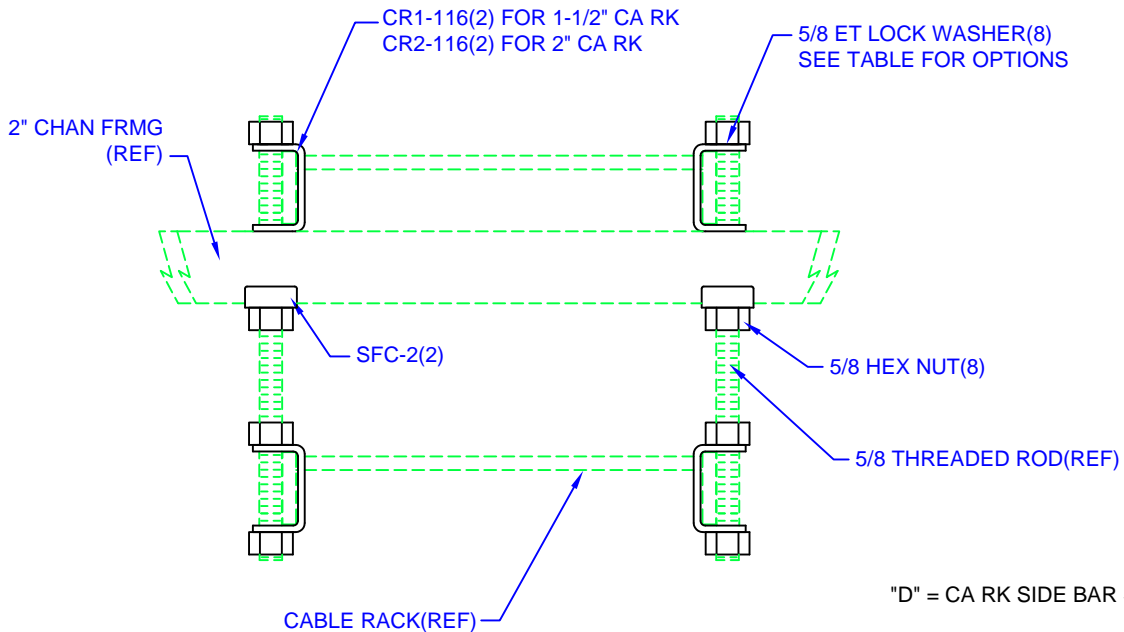

"D" = CA RK SIDE BAR SIZE

**DOUBLE CABLE RACK
C CLIP SUPPORT KITS**

"D"	PART #	w/ WASHERS
1-1/2"	CR1-116K4	NO
1-1/2"	CR1-116K4E	YES
2"	CR2-116K4	NO
2"	CR2-116K4E	YES

"D" = CA RK SIDE BAR SIZE

**DOUBLE CABLE RACK
C CLIP SUPPORT KITS
UNDER 2" FRAMING CHANNEL**

"D"	PART #	w/ WASHERS
1-1/2"	CR1-116KC4	NO
1-1/2"	CR1-116K4CE	YES
2"	CR2-116K4C	NO
2"	CR2-116K4CE	YES