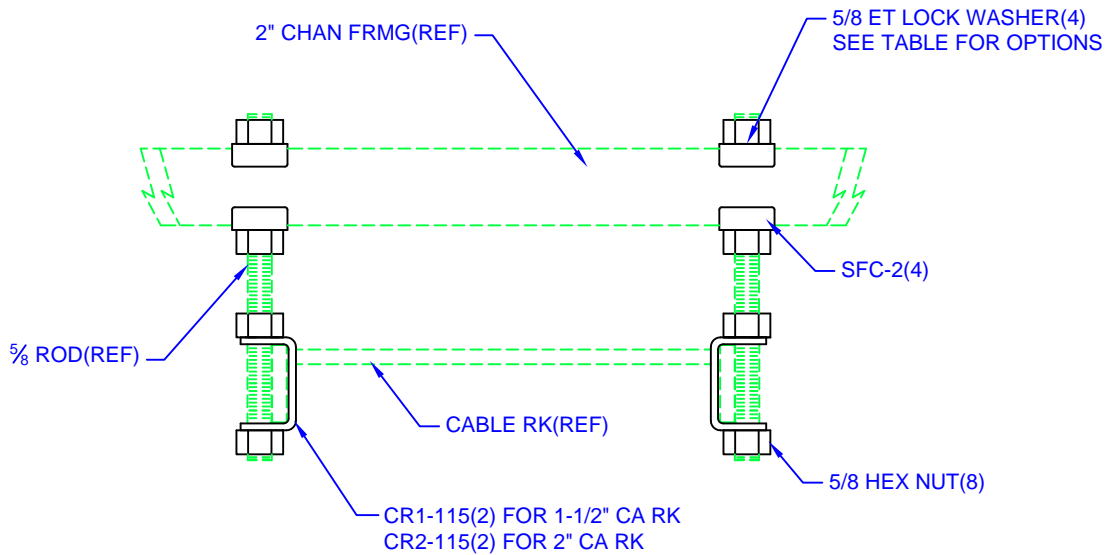

"D" = CA RK SIDE BAR SIZE

SINGLE CABLE RACK
C CLIP SUPPORT KITS

"D"	PART #	w/ WASHERS
1-1/2"	CR1-116K2	NO
1-1/2"	CR1-116K2E	YES
2"	CR2-116K2	NO
2"	CR2-116K2E	YES

"D" = CA RK SIDE BAR SIZE

SINGLE CABLE RACK
C CLIP SUPPORT KITS
OVER 2" FRAMING CHANNEL

"D"	PART #	w/ WASHERS
1-1/2"	CR1-116K2C	NO
1-1/2"	CR1-116K2CE	YES
2"	CR2-116K2C	NO
2"	CR2-116K2CE	YES