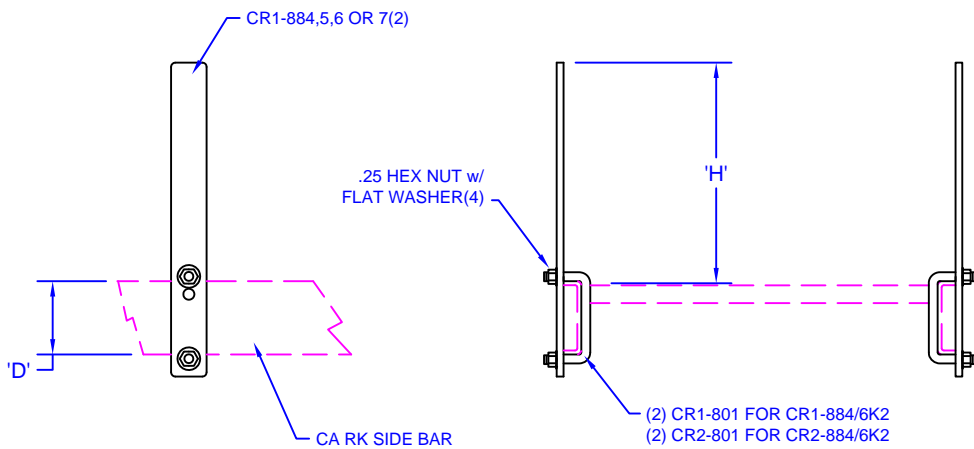

MATERIAL: 3/16 x 1 HRPO
 FINISH: MTP GRAY POWDER

"D" IS DEPTH OF CA RK SIDE BAR

CABLE BRACKET (OVER CA RK)

"D"	"A"	PART #
1-1/2"	6-1/2"	CR1-882K
2"	6"	CR2-882K

MATERIAL: 3/16 x 1 HRPO
 FINISH: MTP GRAY POWDER

CABLE RACK HORNS

'D'	'H'	PART #
1-1/2"	8.75"	CR1-884K2
2"	8.25"	CR2-884K2
1-1/2"	4.25"	CR1-885K2
2"	3.75"	CR2-885K2
1-1/2"	6.56"	CR1-886K2
2"	6.06"	CR2-886K2
1-1/2"	14.25"	CR1-887K2
2"	13.75"	CR2-887K2