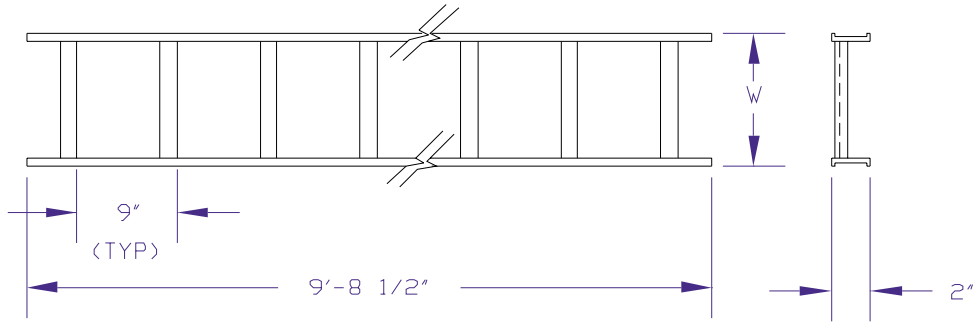

# CABLE RACK - CR6 SERIES

2" LIGHT WEIGHT CHANNEL TYPE

MATERIAL: ROLL FORMED CARBON STEEL

FINISH: TELEPHONE GRAY

OPTIONS:

- MAY BE ORDERED WITH SPECIAL FINISH
- MAY BE ORDERED TO SPECIAL SIZES

PART #	' W'
CR605120	0' -5"
CR608120	0' -8"
CR612120	1' -0"
CR615120	1' -3"
CR618120	1' -6"
CR620120	1' -8"
CR624120	2' -0"
CR6__120	- ' - -"