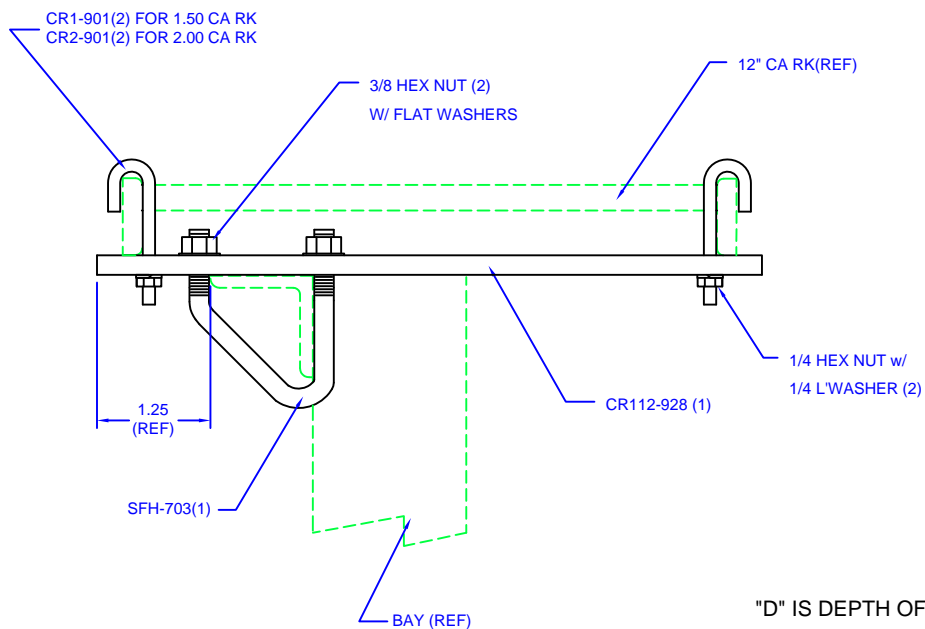

CONNECTION OF:
12" OR 15" CABLE RACK TO TOP OF RELAY RACK

CA RK SIZE	PART NUMBER
12" x 1.50	CR112-927K
12" x 2.00	CR212-927K
15" x 1.50	CR115-927K
15" x 2.00	CR215-927K

CONNECTION OF:
12" CABLE RACK TO TOP OF RELAY RACK

"D" IS DEPTH OF CA RK SIDE BAR

"D"	PART #
1-1/2"	CR112-928K
2"	CR212-928K