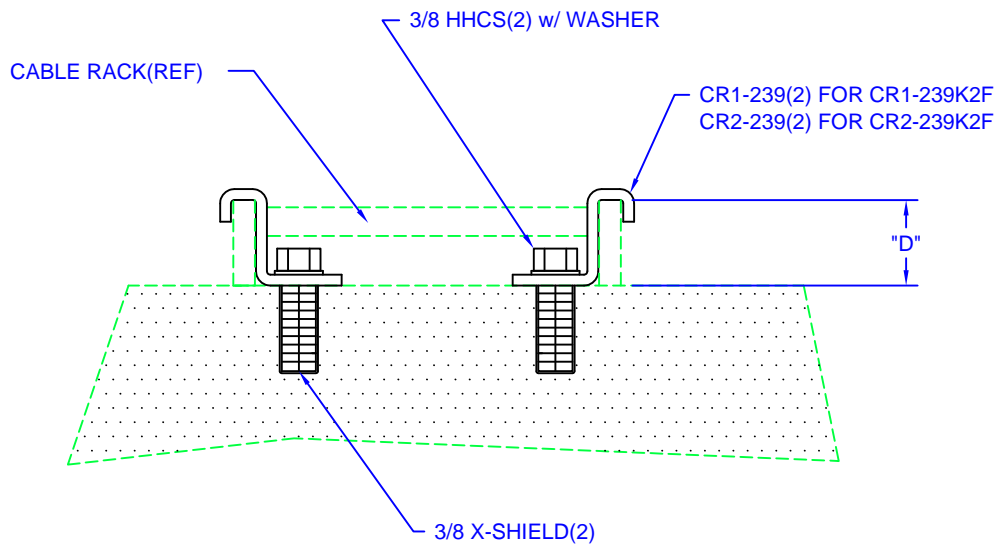

CABLE RACK ANCHOR KIT  
W/O MTG HARDWARE

"D"	PART #
1-1/2"	CR1-239K2
2"	CR2-239K2

CABLE RACK ANCHOR KIT  
INTO CONCRETE SLAB

"D"	PART #
1-1/2"	CR1-239K2F
2"	CR2-239K2F

(05/23/09)

Moreng Telecom Products  
973-237-2001  
www.morengtel.com