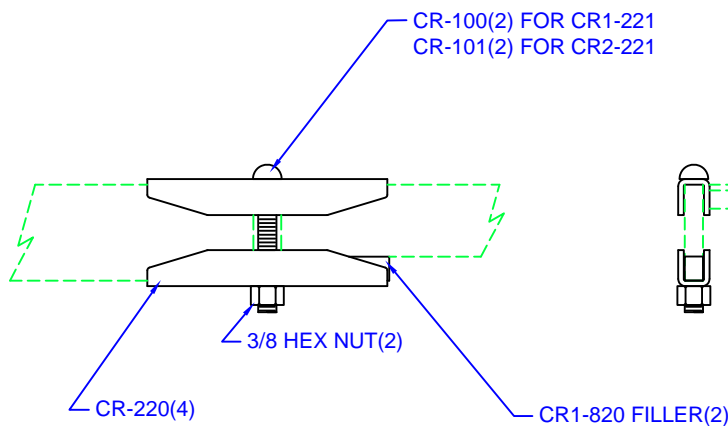

"D" IS DEPTH OF CA RK SIDE BAR

CABLE RACK SPLICE KITS(PR)

"D"	PART #
1-1/2"	CR1-221
2"	CR2-221

CABLE RACK SPLICE KITS(PR)
1-1/2" TO 2" SIDE BAR

CR21-221