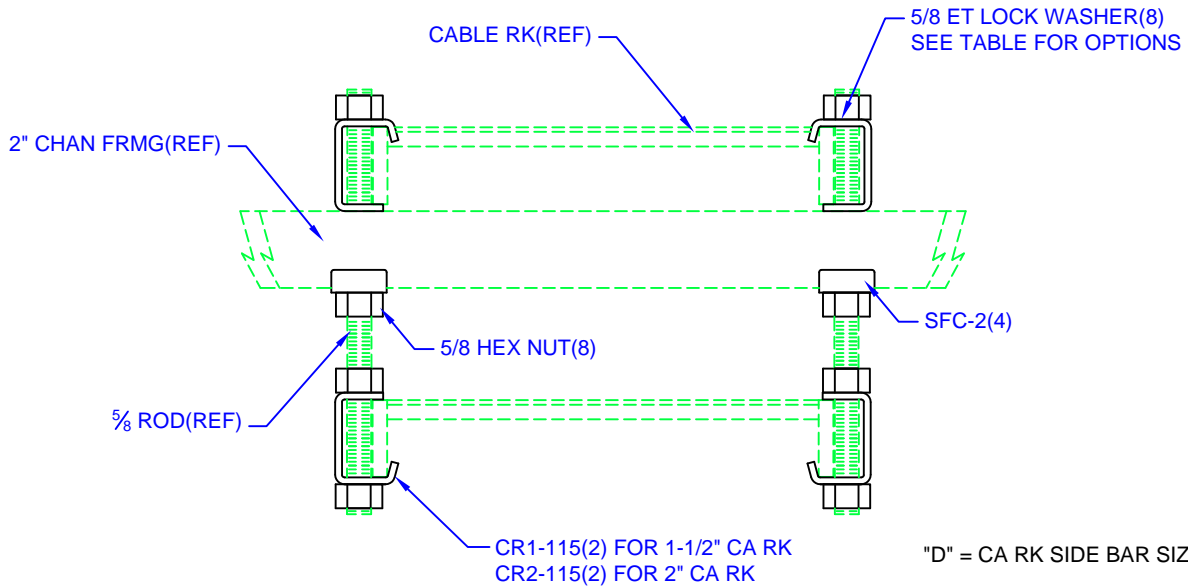

"D" = CA RK SIDE BAR SIZE

**DOUBLE CABLE RACK
SUPPORT KITS**

"D"	PART #	w/ WASHERS
1-1/2"	CR1-115K4	NO
1-1/2"	CR1-115K4E	YES
2"	CR2-115K4	NO
2"	CR2-115K4E	YES

"D" = CA RK SIDE BAR SIZE

**DOUBLE CABLE RACK
SUPPORT KITS
OVER & UNDER 2\"/>**

"D"	PART #	w/ WASHERS
1-1/2"	CR1-115K4C	NO
1-1/2"	CR1-115K4CE	YES
2"	CR2-115K4C	NO
2"	CR2-115K4CE	YES