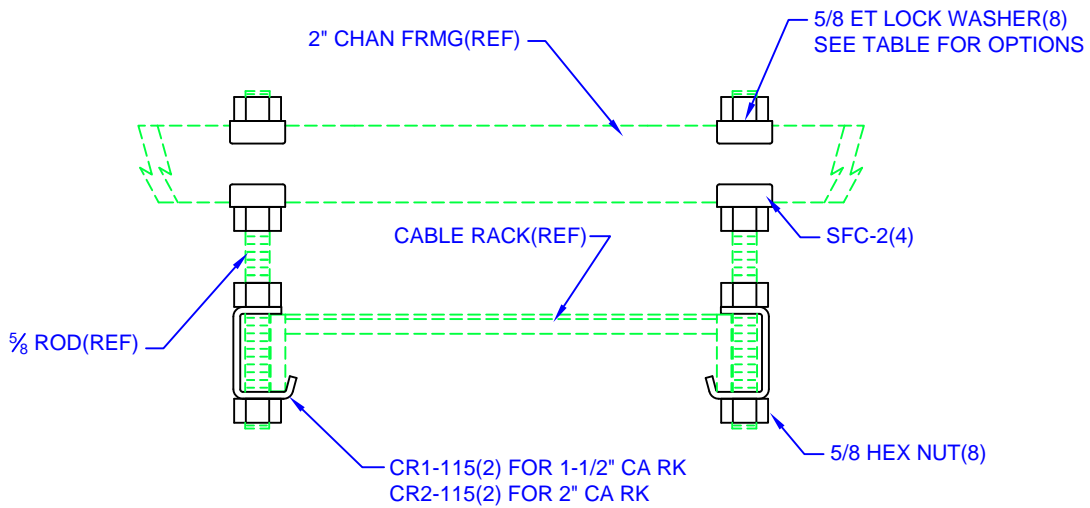

"D" = CA RK SIDE BAR SIZE

**SINGLE CABLE RACK
HANGER SUPPORT KITS**

"D"	PART #	w/ WASHERS
1-1/2"	CR1-115K2	NO
1-1/2"	CR1-115K2E	YES
2"	CR2-115K2	NO
2"	CR2-115K2E	YES

"D" = CA RK SIDE BAR SIZE

**SINGLE CABLE RACK
SUPPORT KITS
UNDER 2" FRAMING CHANNEL**

"D"	PART #	w/ WASHERS
1-1/2"	CR1-115K2C	NO
1-1/2"	CR1-115K2CE	YES
2"	CR2-115K2C	NO
2"	CR2-115K2CE	YES

(05/23/09)

Moreng Telecom Products
973-237-2001
www.morengtel.com