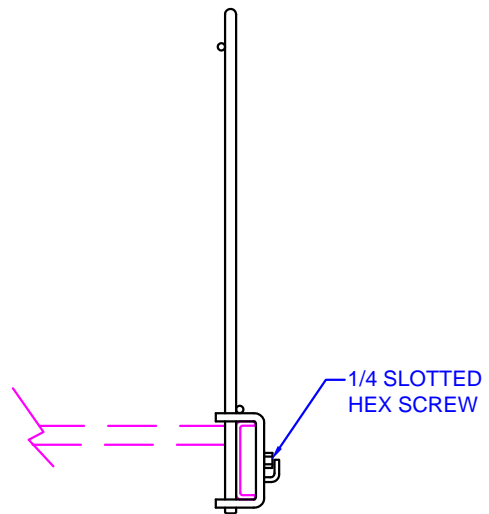

"D" IS DEPTH OF CA RK SIDE BAR

### STRAIGHT WIRE HORN KITS

ZINC-YELLOW CHROMATE FINISH

'H'	"D"	PART #
8"	1-1/2"	CR1-772
8"	2"	CR2-772
5"	1-1/2"	CR1-772-05
5"	2"	CR2-772-05

"D" IS DEPTH OF CA RK SIDE BAR

### STRAIGHT WIRE HORN KITS

ZINC-YELLOW CHROMATE FINISH

"D"	PART #
1-1/2"	CR1-772-14
2"	CR2-772-14