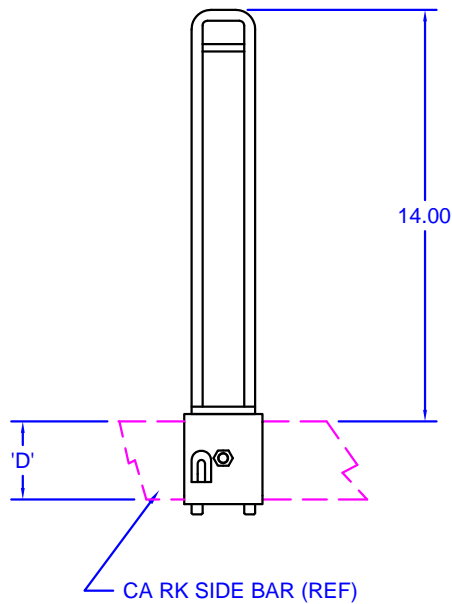

"D" IS DEPTH OF CA RK SIDE BAR

### STRAIGHT WIRE HORN KITS

ZINC-YELLOW CHROMATE FINISH

'H'	"D"	PART #
8"	1-1/2"	CR1-772
8"	2"	CR2-772
5"	1-1/2"	CR1-772-05
5"	2"	CR2-772-05

"D" IS DEPTH OF CA RK SIDE BAR

### STRAIGHT WIRE HORN KITS

ZINC-YELLOW CHROMATE FINISH

"D"	PART #
1-1/2"	CR1-772-14
2"	CR2-772-14