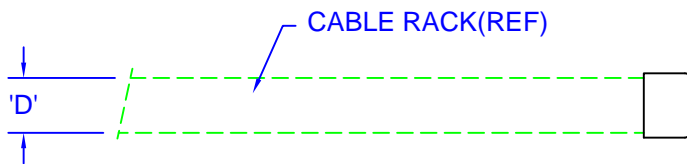

**PLASTIC EDGE PROTECTION
FOR CABLE RACK SIDE BARS**

CR1-991

**RUBBER END CAPS FOR
CABLE RACK**

| "D" | PART # |
|--------|---------|
| 1-1/2" | CR1-999 |
| 2" | CR2-999 |