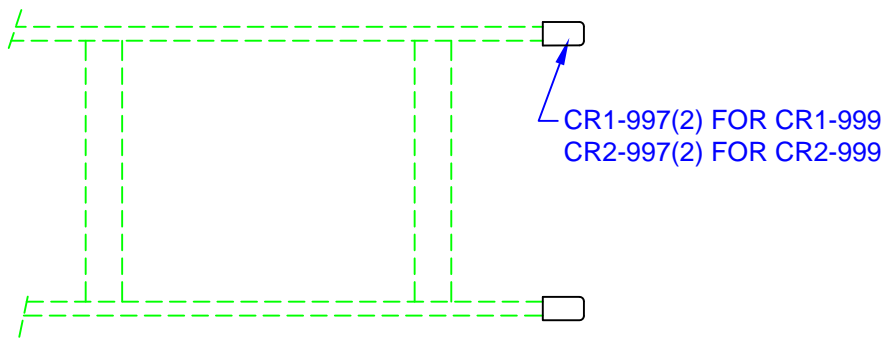

**PLASTIC EDGE PROTECTION
FOR CABLE RACK SIDE BARS**

CR1-991

**RUBBER END CAPS FOR
CABLE RACK**

| "D" | PART # |
|--------|---------|
| 1-1/2" | CR1-999 |
| 2" | CR2-999 |