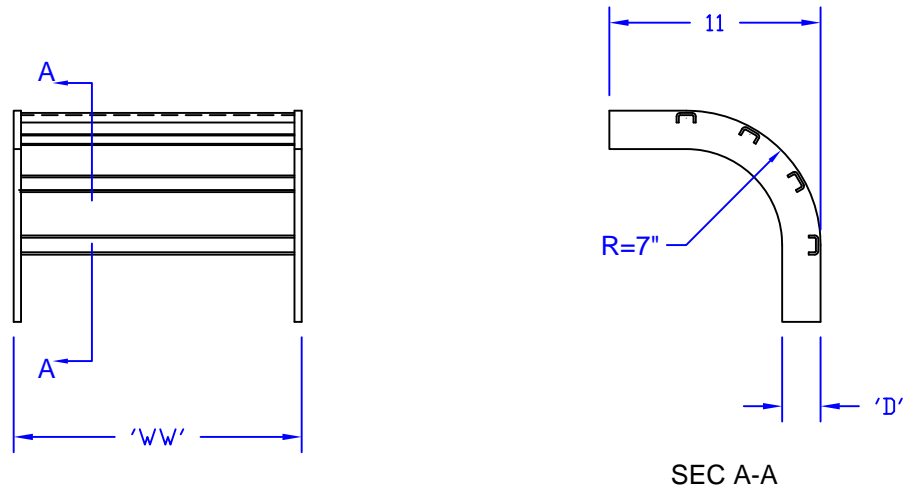

CABLE RACK TURNS

(OUTSIDE RADIUS)

MATERIAL: CARBON STEEL(A-36 SIDE BARS)

STANDARD FINISHES:

- MTP GRAY POWDER
- SAFETY ORANGE POWDER

OTHER FINISHES AVAILABLE

"D" (INCHES)	"W" (INCHES)	FINISH	
		MTP GRAY	SAFETY ORANGE
1.50	5	CR105T07	CR105T07-8
1.50	10	CR110T07	CR110T07-8
1.50	12	CR112T07	CR112T07-8
1.50	15	CR115T07	CR115T07-8
1.50	18	CR118T07	CR118T07-8
1.50	20	CR120T07	CR120T07-8
2.00	5	CR205T07	CR205T07-8
2.00	10	CR210T07	CR210T07-8
2.00	12	CR212T07	CR212T07-8
2.00	15	CR215T07	CR215T07-8
2.00	18	CR218T07	CR218T07-8
2.00	20	CR220T07	CR220T07-8
2.00	24	CR224T07	CR224T07-8
2.00	25	CR225T07	CR225T07-8
2.00	30	CR230T07	CR230T07-8