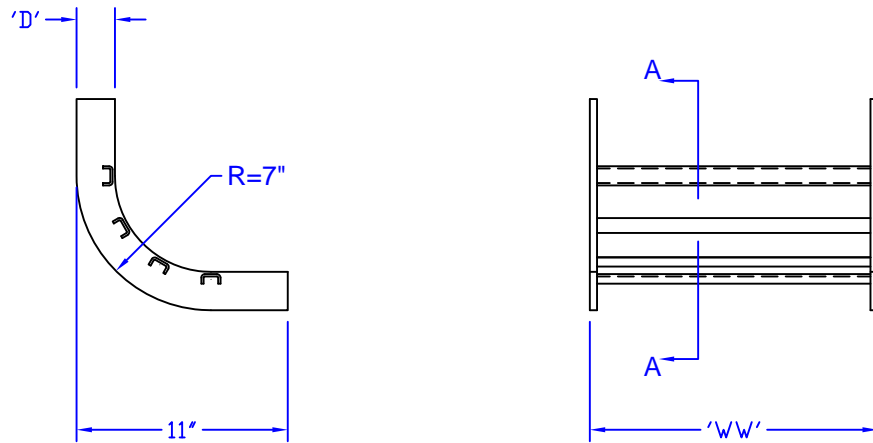

# CABLE RACK TURNS

## (INSIDE RADIUS)

SEC A-A

MATERIAL: CARBON STEEL(A-36 SIDE BARS)

STANDARD FINISHES:

- MTP GRAY POWDER
- SAFETY ORANGE POWDER

OTHER FINISHES AVAILABLE

"D" (INCHES)	"W" (INCHES)	FINISH	
		MTP GRAY	SAFETY ORANGE
1.50	5	CR105T05	CR105T05-8
1.50	10	CR110T05	CR110T05-8
1.50	12	CR112T05	CR112T05-8
1.50	15	CR115T05	CR115T05-8
1.50	18	CR118T05	CR118T05-8
1.50	20	CR120T05	CR120T05-8
2.00	5	CR205T05	CR205T05-8
2.00	10	CR210T05	CR210T05-8
2.00	12	CR212T05	CR212T05-8
2.00	15	CR215T05	CR215T05-8
2.00	18	CR218T05	CR218T05-8
2.00	20	CR220T05	CR220T05-8
2.00	24	CR224T05	CR224T05-8
2.00	25	CR225T05	CR225T05-8
2.00	30	CR230T05	CR230T05-8