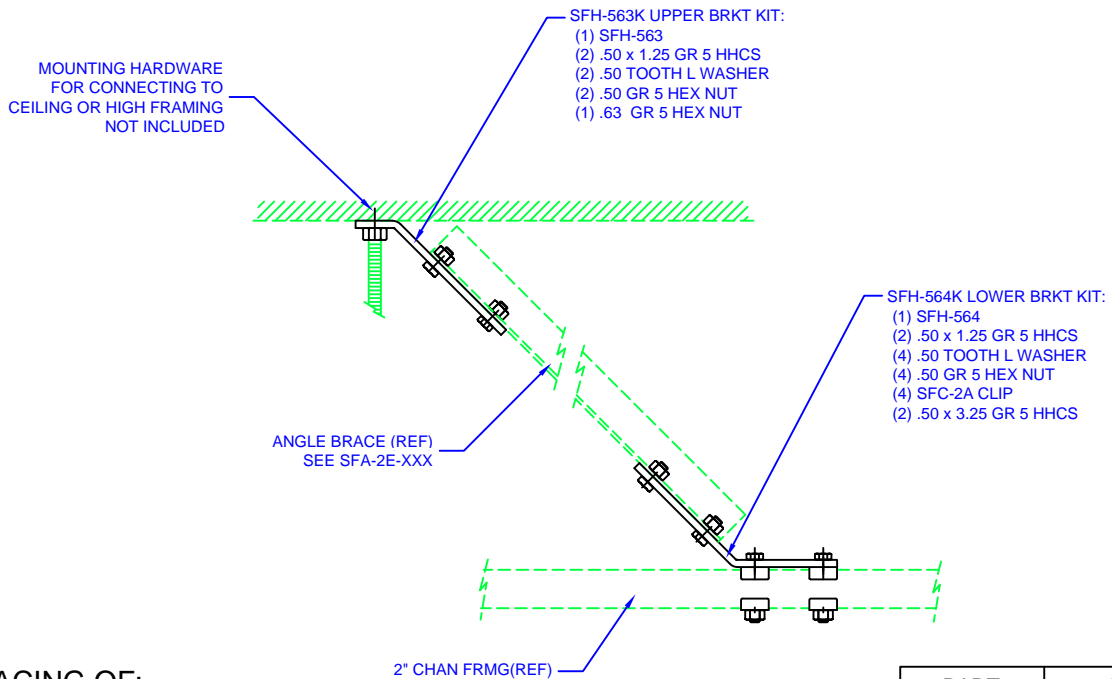

BRACING OF:
 2" CHANNEL FRAMING FROM
 CEILING OR HIGHER FRAMING
 DOUBLE LOW BRACE(OVER 18")

PART #	CONTAINS:
SFH-562K	LOWER KIT ONLY
SFH-563K	UPPER KIT ONLY
SFH-5623K	BOTH KITS

BRACING OF:
 2" CHANNEL FRAMING FROM
 CEILING OR HIGHER FRAMING
 (OVER 18")

PART #	CONTAINS:
SFH-563K	UPPER KIT ONLY
SFH-564K	LOWER KIT ONLY
SFH-5634K	BOTH KITS

(04/09/09)

Moreng Telecom Products
 973-237-2001
 www.morengtel.com