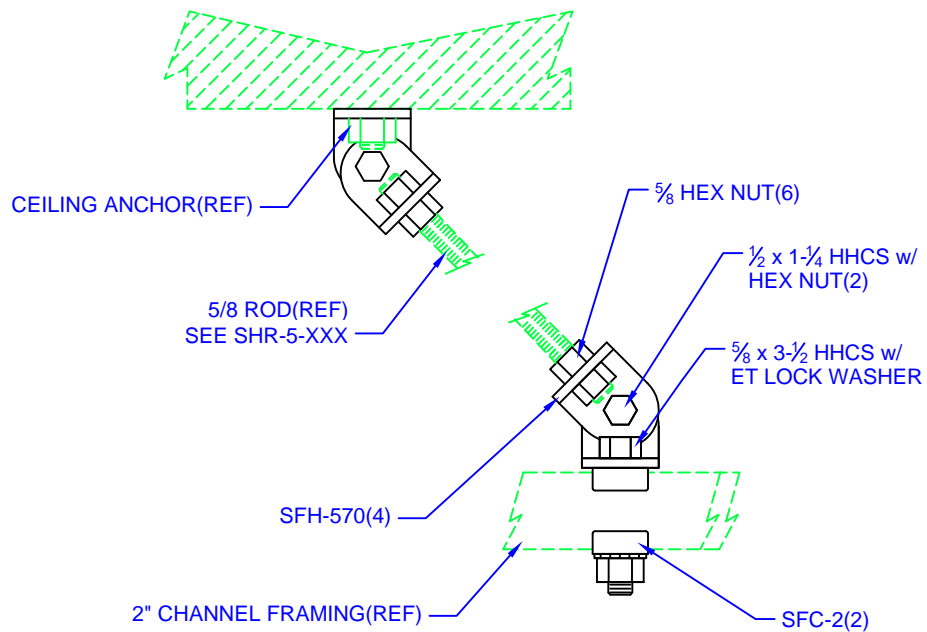

ROD BRACE BRACKET KIT

SFH-570K2

BRACING OF:
2" CHANNEL FRAMING TO CEILING
(OVER 5" AND LESS THAN 18")

SFH-570K4