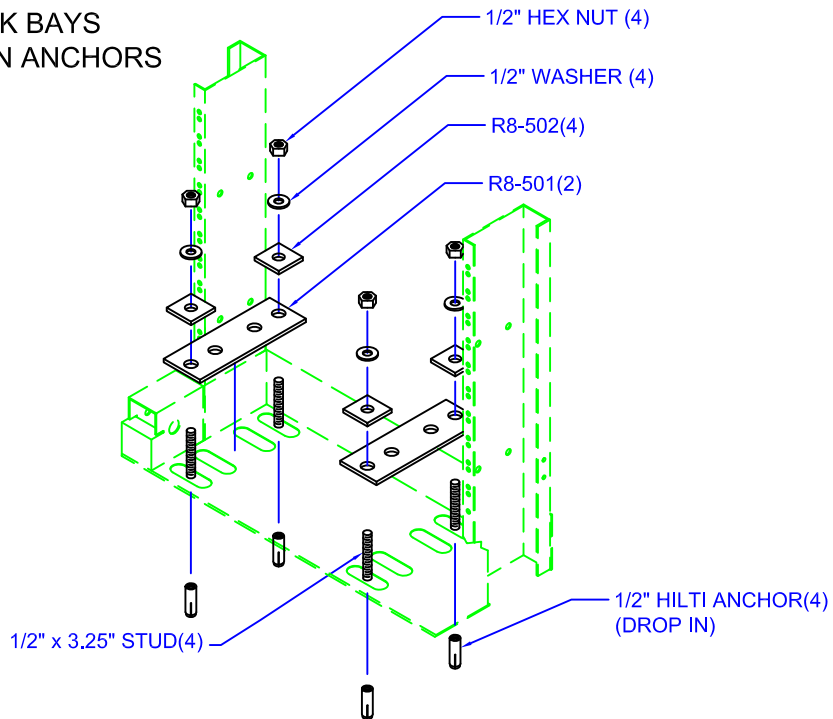

FLOOR MOUNTING KITS FOR:
 ZONE 2 NETWORK BAYS
 1/2" HILTI DROP IN ANCHORS
 (2 PLACES)

R8M084-FGH

FLOOR MOUNTING KITS FOR:
 ZONE 2 NETWORK BAYS
 1/2" HILTI DROP IN ANCHORS
 (4 PLACES)

R8M084-FGH4

(12/11/09)