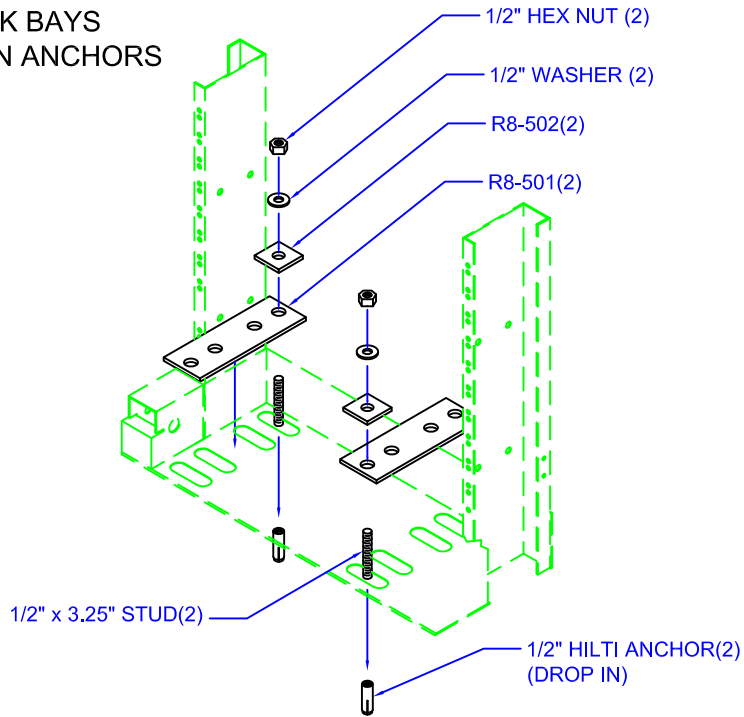

FLOOR MOUNTING KITS FOR:
 ZONE 2 NETWORK BAYS
 1/2" HILTI DROP IN ANCHORS
 (2 PLACES)

R8M084-FGH

FLOOR MOUNTING KITS FOR:
 ZONE 2 NETWORK BAYS
 1/2" HILTI DROP IN ANCHORS
 (4 PLACES)

R8M084-FGH4

(12/11/09)