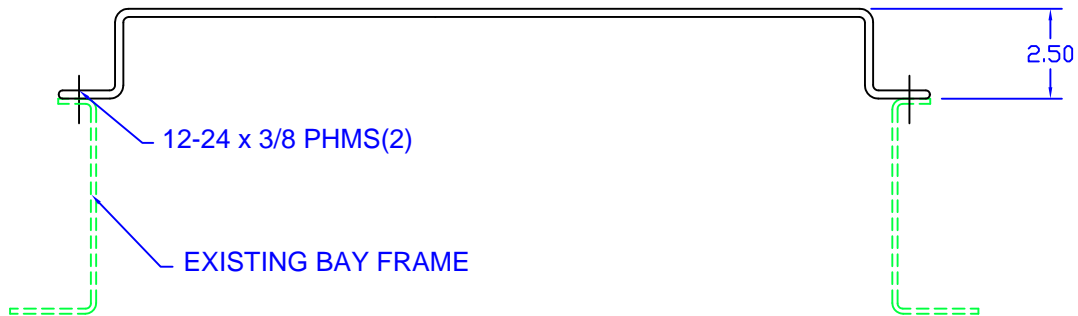

FINISH: GRAY INSULATING ENAMEL
 FOR NETWORK BLUE: ADD -3 TO PART #

PART #	'A'	'B'
R2-19-120	18.31	---
R2-19-122	18.31	2.00
R2-19-124	18.31	4.00
R2-19-128	18.31	8.00
R2-19-12x	18.31	x.xx
R2-23-120	22.31	---
R2-23-122	22.31	2.00
R2-23-124	22.31	4.00
R2-23-128	22.31	8.00
R2-23-12x	22.31	x.xx

CABLE BRACKETS FOR REAR OF RACK BAYS

FINISH: GRAY INSULATING ENAMEL

PART NUMBER	'A'
R2-19-1335	18.31
R2-23-1335	22.31

CABLE BRACKETS FOR REAR OF RACK BAYS