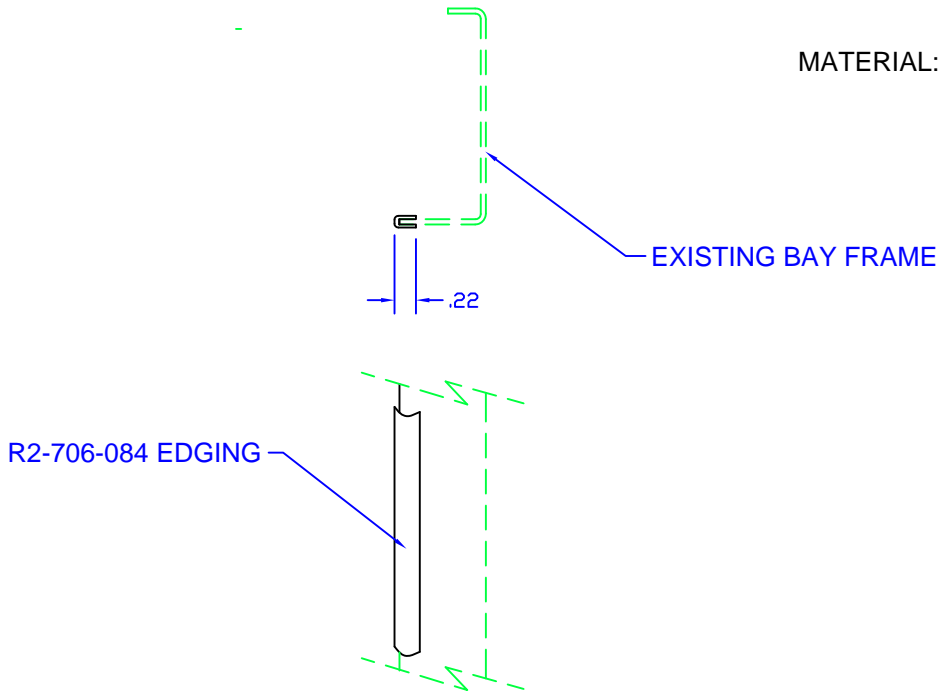

FINISH: MTP GRAY POWDER  
 FOR NETWORK BLUE: ADD -3 TO PART #

**CABLE BRACKETS FOR  
 REAR OF RACK BAYS**

'A'	PART #
2.00	R2-722K
3.00	R2-723K
4.50	R2-724K
5.00	R2-725K
6.00	R2-726K

MATERIAL: UL 94 RPVC

**EDGE GUARD STRIP  
 (STOCKED IN 7' LENGTHS)**