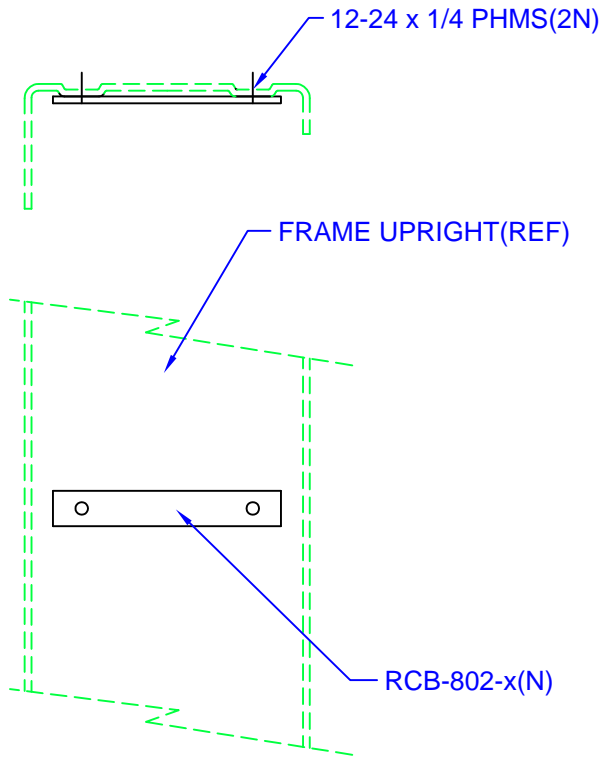

CONNECTION OF:  
2 x 2 FRAME ANGLE TO  
1" SUPPPORT PIPE

**SFH-703K**

**STEEL CABLE TIE BAR KIT**

FRAME HEIGHT	'N' QTY	BAR COLOR	PART NUMBER
7'-0"	12	GRAY	R2R084-CTS
9'-0"	16	GRAY	R2R108-CTS
11'-6"	20	GRAY	R2R138-CTS
ALL	1	GRAY	RCB-802-1K
7'-0"	12	BLUE	R8R084-CTS
9'-0"	16	BLUE	R8R108-CTS
11'-6"	20	BLUE	R8R138-CTS
ALL	1	BLUE	RCB-802-3K
7'-0"	12	OFF WHITE	R8R084-CTS-4
9'-0"	16	OFF WHITE	R8R108-CTS-4
11'-6"	20	OFF WHITE	R8R138-CTS-4
ALL	1	OFF WHITE	RCB-802-4K
7'-0"	12	ZINC-YELL	R8R084-CTSY
9'-0"	16	ZINC-YELL	R8R108-CTSY
11'-6"	20	ZINC-YELL	R8R138-CTY
ALL	1	ZINC-YELL	RCB-802-YK