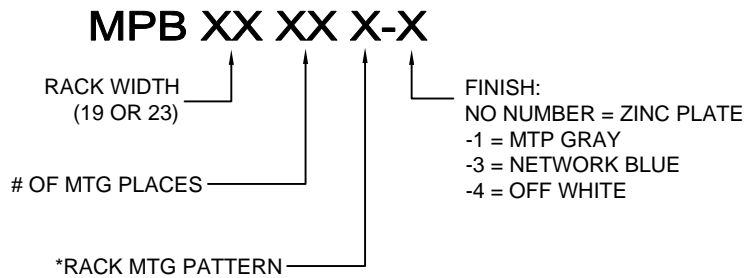

MOUNTING PLATE BLANK KITS- MPB SERIES

KITS CONSIST OF 1 MTG PLATE WITH MOUNTING HARDWARE

MATERIAL: SHEET STEEL

OPTIONS:
USE PART NUMBER CODE AS SHOWN

*
1 = 1.75" MP
2 = 2.00" MP

NO. OF MTG POS.	23" RACK	19" RACK
1 (1.75)	MPB23011-x	MPB19011-x
3 (1.75)	MPB23031-x	MPB19031-x
5 (1.75)	MPB23051-x	MPB19051-x
1 (2.00)	MPB23012-x	MPB19012-x
3 (2.00)	MPB23032-x	MPB19032-x
5 (2.00)	MPB23052-x	MPB19052-x